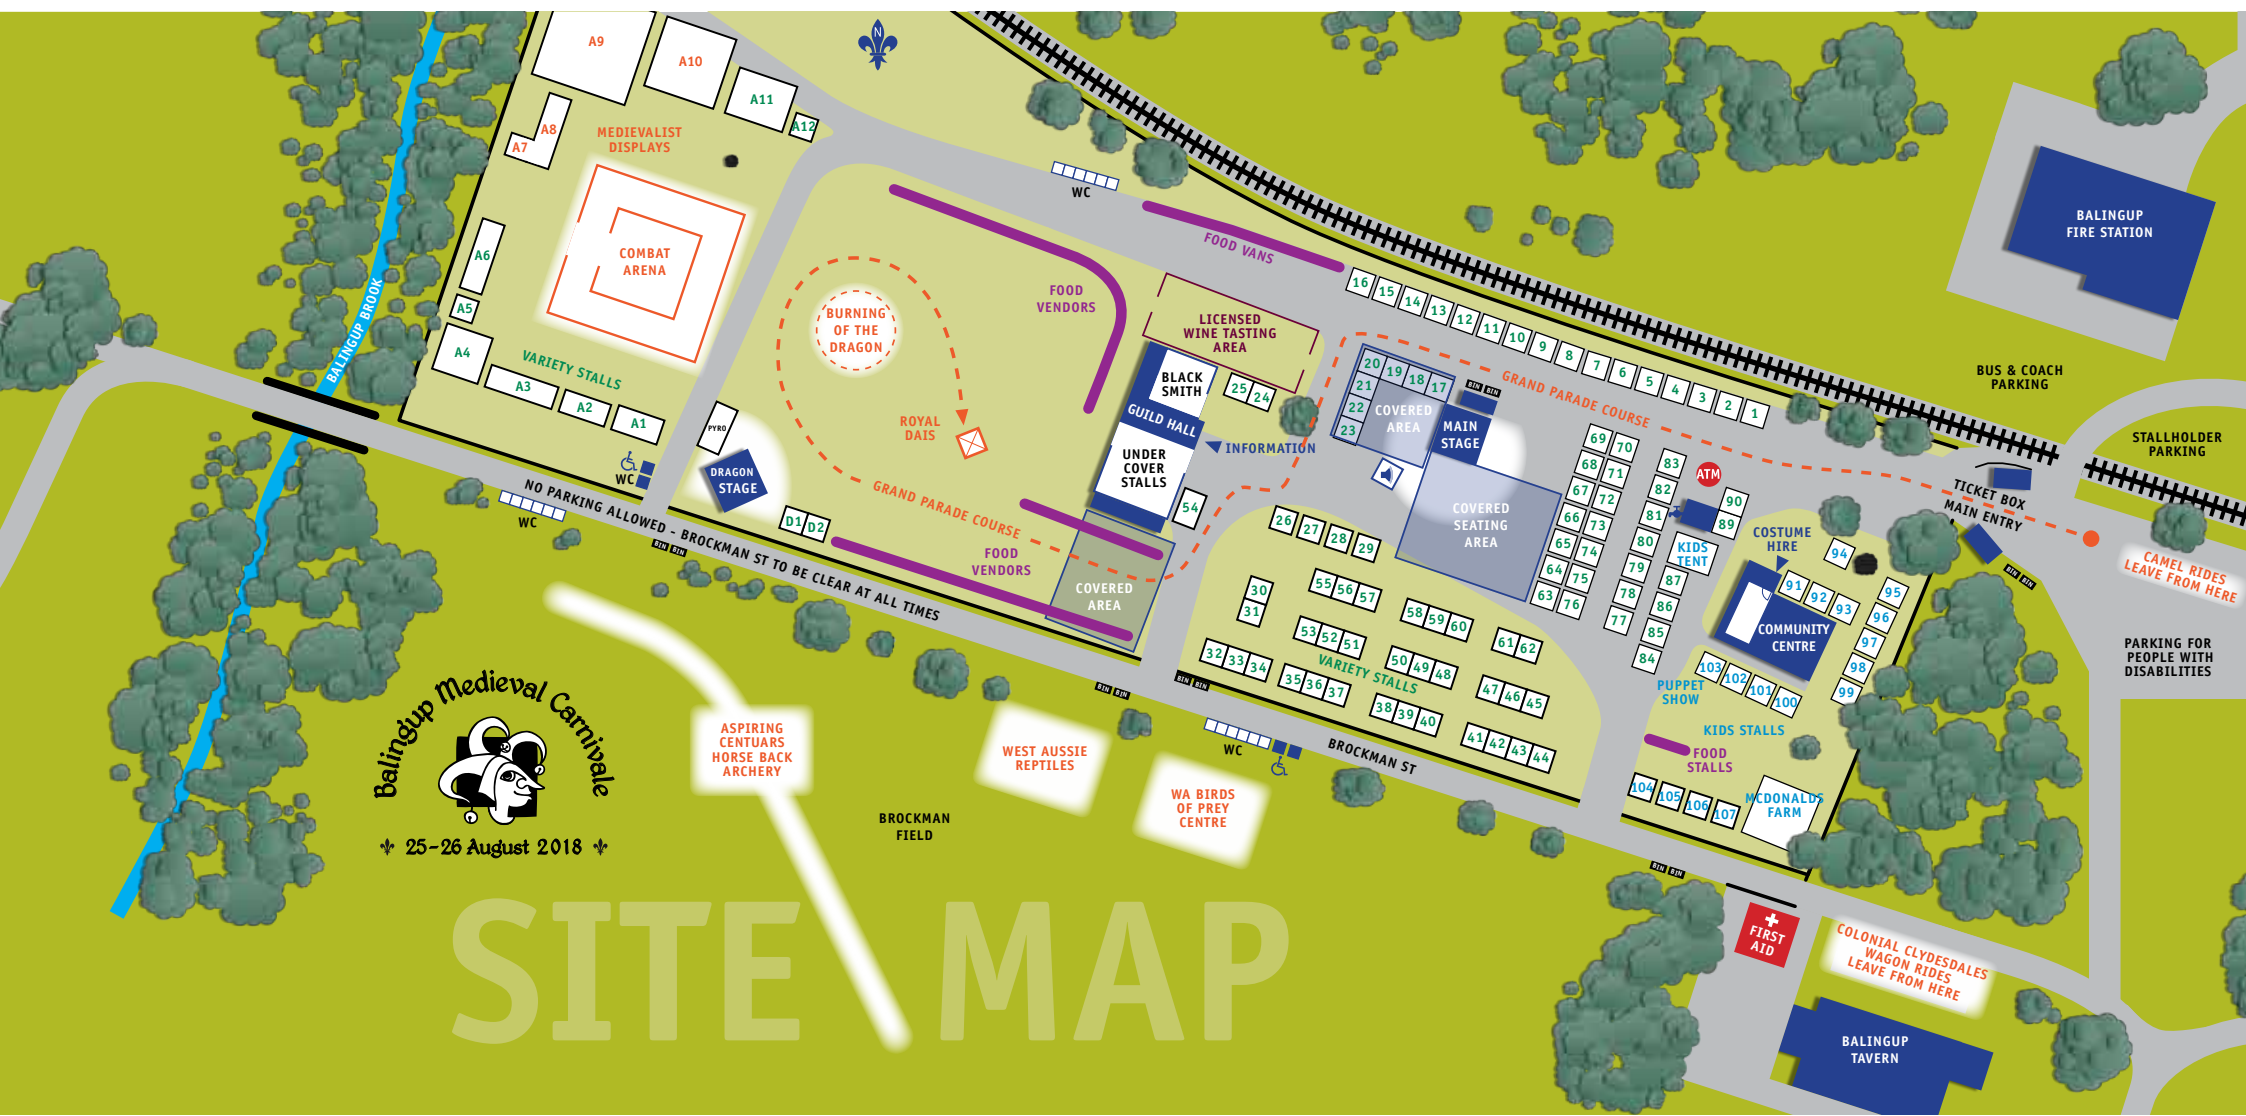

Dress to impress

All day entertainment

Food for all folk

The Grand Parade

Ironvine Blacksmiths

Fighting Knights

Burning of the Dragon

SITE MAP

BALINGUP MEDIEVAL CARNIVALE - SITE MAP STALL ALLOCATION 2018

BUSINESS NAME _____ STALL SIZE _____ MAP REFERENCE _____

GENERAL STALLS

The Whippy Van	1,2	6x3
Ebenezer Woodcraft	3,4	6x3
Kindred Spirits	5	3x3
Exotic Pacific	6	3x3
Cedar Shed Pottery	7	3x3
3 Woodz	8	3x3
Nannup Lavender	9	3x3
TC Woodz	10,11	6x3
Rust Art	2,13	5x3
Seating	14	3x3
Australind Coffee	15,16	6x3
Giddy Up Gourmet	17	4x3
The Pancake Bar	18	3x3
Just Creme Brulees	19	3x3
Cakes in a Cup by Nic	20	3x3
Sue Harold Pottery	21	3x3
Cartel Concepts	22,23	6x3
Artisan ST Chocolates	24	3x3
Two Bridges Leather	25	3x3
Clay Dragons	26	3x3
Creative Carvings by Steve	27	3x3
Ash & Moon	28	3x3
Joy of Colour	29	3x3
Serene Suncatchers	30	3x3
Halcyon Steppe	31	3x3
Soul Archer	32,33	6x3
Freo Leathercraft	34	3x3
Levanda Grove	35,36	6x3
Little Willow Soap	37	3x3
Golden Therapies	38	3x3
Claire Kotai	39	3x3
Secret Willow	40	3x3
Lotus Henna Arts	41	3x3
Shanes Madhouse	42,43	3x3
Sir Sullivan Coffee	44	3x3
The Rugged Gentleman	45	3x3
Smiley Gump	46	3x3
Adora Perfumery	47	3x3
Michael G Giftware	48	4x3
Lyndsay Emporium	49	3x3
YOM Creations	50	3x3
Primal Creationz	51	3x3
Witherspoons	52	3x3
Unsink Funk	53	3x3
Go Nuts for Donuts	54	5x3

Something Silver	55	4x3
Jewelpani	56	3x3
Tribal Colours	57,58	6x3
Shale Pottery	59	3x3
Weapons of Mass Creation	60	3x3
Southwest Essence	61	3x3
Muddy Creek	62	3x3
Catjn	63	3x3
The French Pantry	64	3x3
Bee-utiful Balms	65	3x3
Cherry Valley Farm	66	3x3
Pickled Partners	67	3x3
Mumballup Pecans	68	3x3
Spiritual Pampering	69,70	6x3
Cow Girl Blues	71	3x3
Country Mayds	72	3x3
Pure Ratbag	73	3x3
Envirobren	74	3x3
Catnj	75,76	3x3
Jade Crystal Suncatchers	77,78	5x3
Donnybooks	79	3x3
Henna by Fleur	80	3x3
3 Moringa	81	3x3
Maroo Wildlife	82	3x3
Felt Nomad	83	3x3
Timber Toys	84	3x3
Wax Hands Lollies	85	3x3
Karen's Autism & Kids	86,87	6x3
The White Cauldron	89	3x3
Kylies Magical Face Painting	91	3x3
Fairy Fantasies	92,93	6x3

KIDS AREA

R Amazing Toys	94	5x3
Mos Elegance	95,96	6x3
Seating	97	3x3
Sugar Rush	98,99	6x3
Artisan Forge for Kids	100	3x3
WA Forest Alliance	101	3x3
Top of the Stairs Puppet Show	102,103	6x3
Food for Thought Van	104,105	7x3
D&K Batchelor	106,107	6x3

GENERAL STALLS - (inside guild hall)

Creations in a Teapot
Markntime Jewellery
Fairy Leonie
Green Being Eco Store

FOOD VENDORS - (dragon burning area)

Absolute Wurst		
Chocolate Chilli Pork Company		
Dont have a Cow Real Food Co		
Fre Jac Bakery		
Friar Truck		
Fumis Japanes Pancakes and Noodles		
Gourmet Snacks		
Mala Margaret River Dumplings		
Mattia Italian Vibes		
Merriefield Range		
Murphys Spuds		
Paitumaca Paella		
Picante Catering		
Pride of India		
Pure and Healthy Juices		
Sweet Dream Foods		
Temels Turkish Food Van		
The Groovin BeanCoffee Co		
Two Queens Woodfired Street Food		
Uncle Sams Smoke Shack		
Waxhands	3x3	D1
Geo Confectionary	3x3	D2

COMBAT ARENA (stalls and medievalist displays)